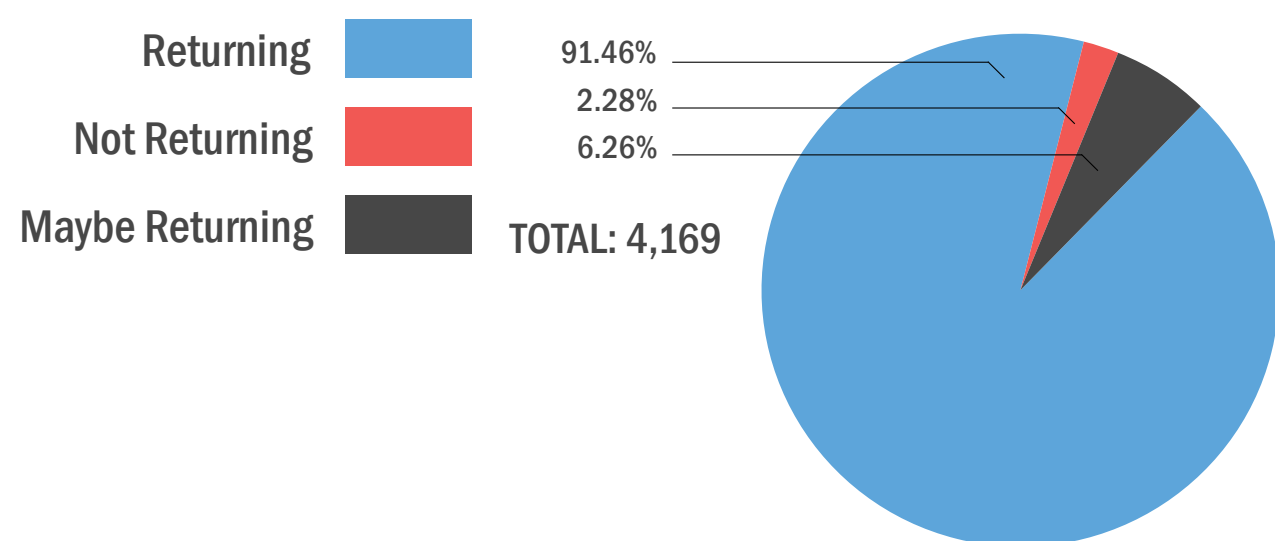

Are you planning on returning to NMSU this fall?