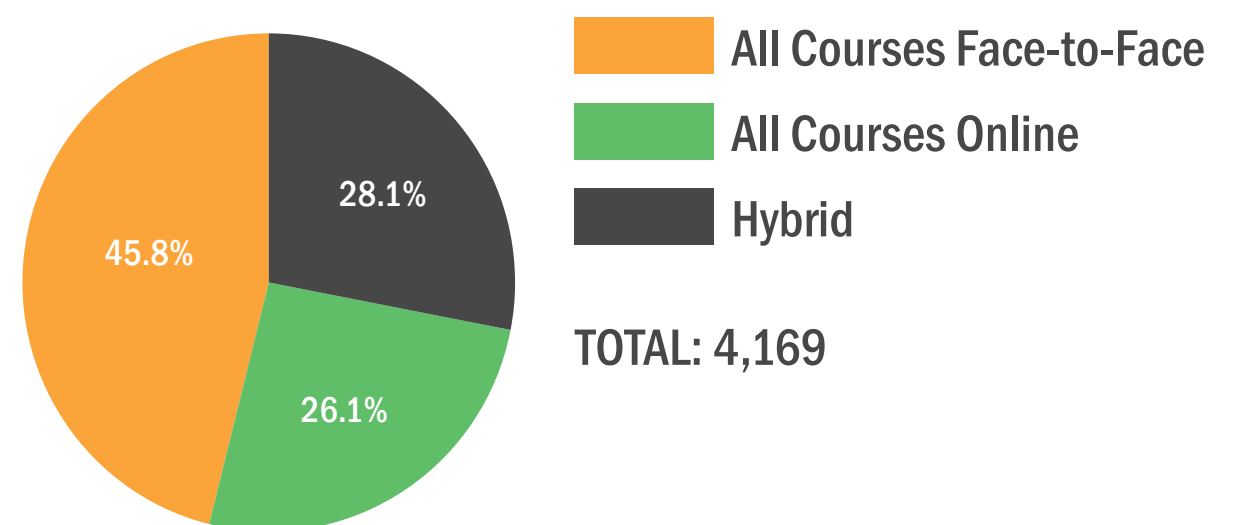

Should you return to NMSU this fall, what format would you prefer to take courses in?