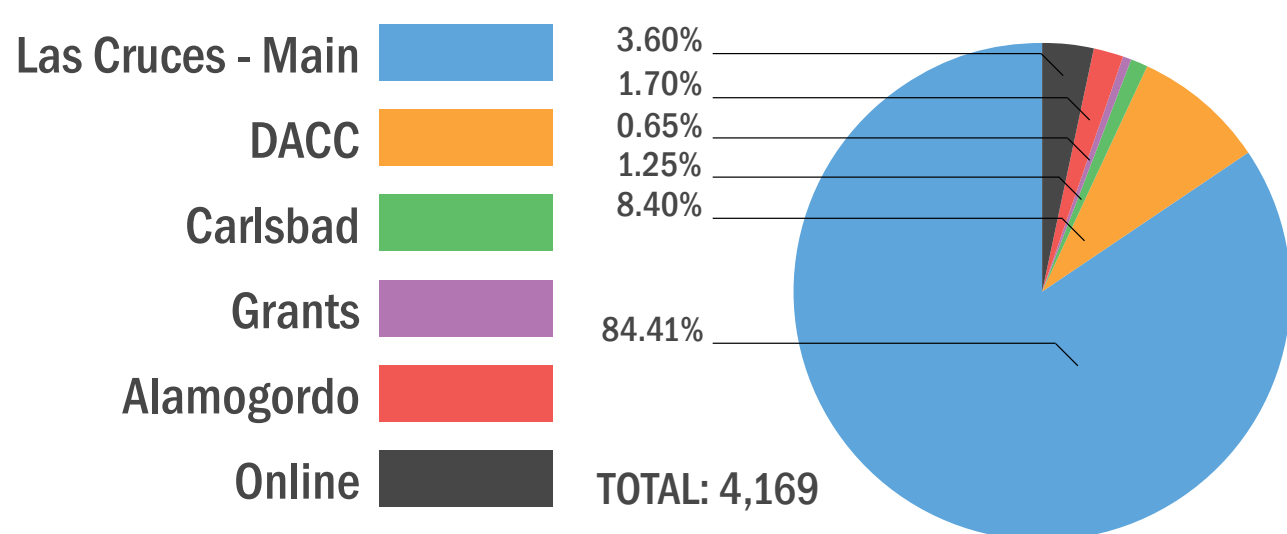

# FALL 2020 STUDENT SURVEY RESULTS

NEW MEXICO STATE UNIVERSITY

In response to moving classes fully online in Spring 2020 due to COVID-19, New Mexico State University released an online student survey from 04/23/2020 to 05/03/2020. The purpose of the survey was to gain insight on if students planned on returning in the fall and if so how did they plan to return (Online or In-Person). The survey received responses from 4,169 students. A breakdown of the results can be found below:

## What is your primary campus?