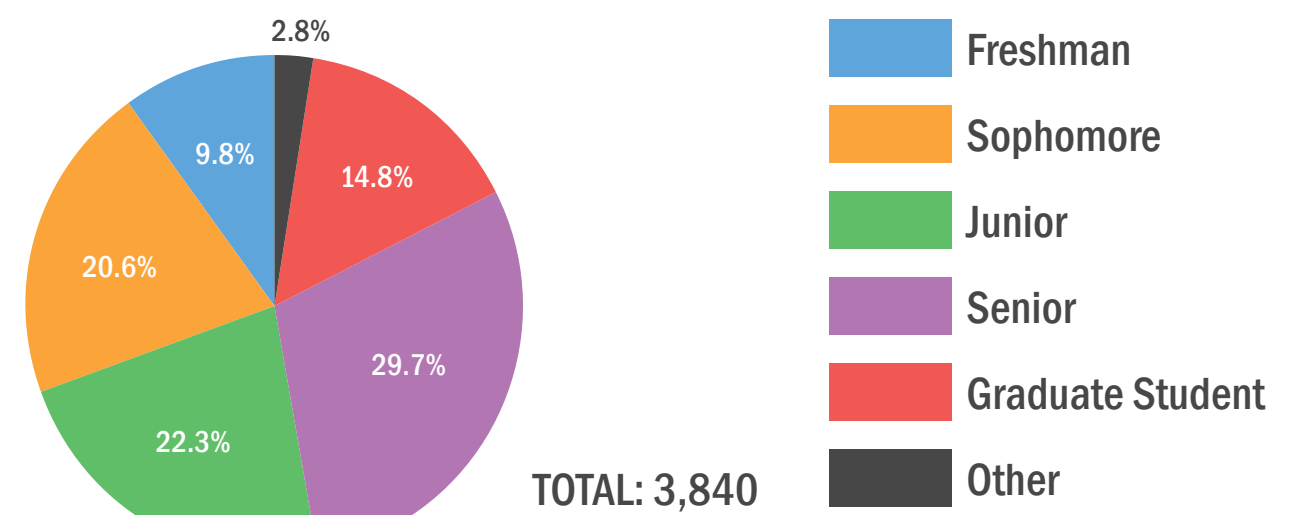

What will be your grade level at the beginning of the fall semester?