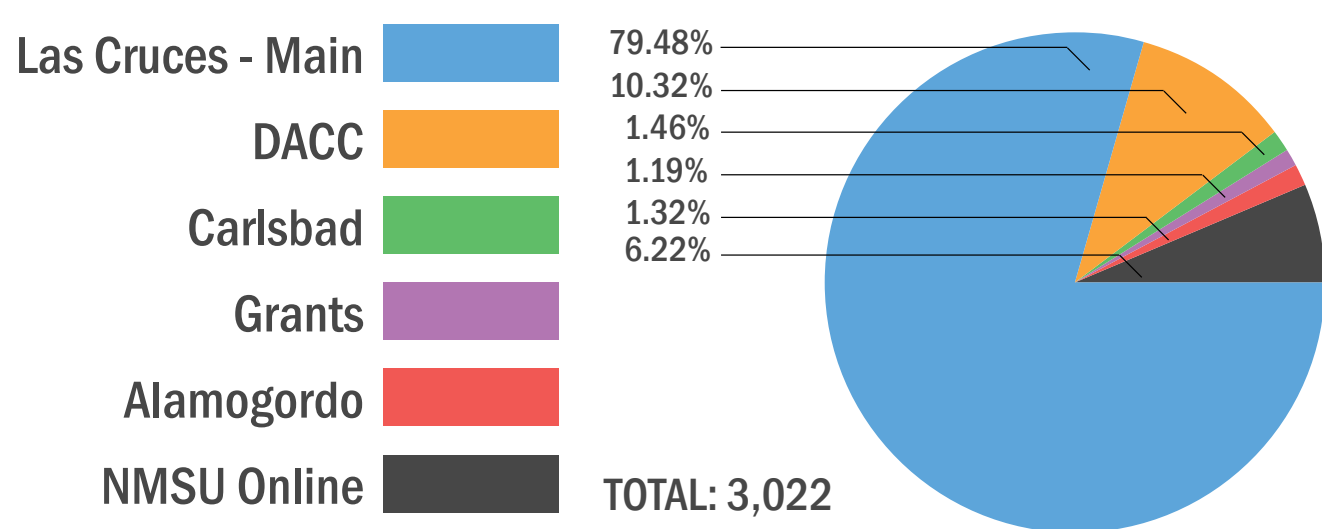

FALL 2021 STUDENT SURVEY RESULTS

NEW MEXICO STATE UNIVERSITY

New Mexico State University released an online student survey from 04/01/2021 to 04/25/2021. The purpose of the survey was to gain insight about students' plans for returning in the fall. The survey received responses from 3,022 students. A breakdown of the results can be found below:

What is your primary campus?