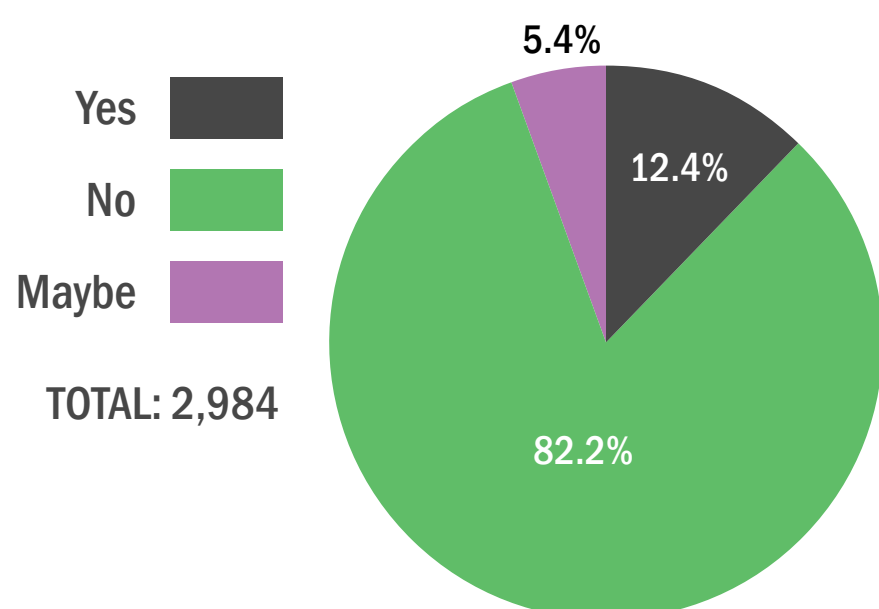

Are you planning to live in NMSU housing?