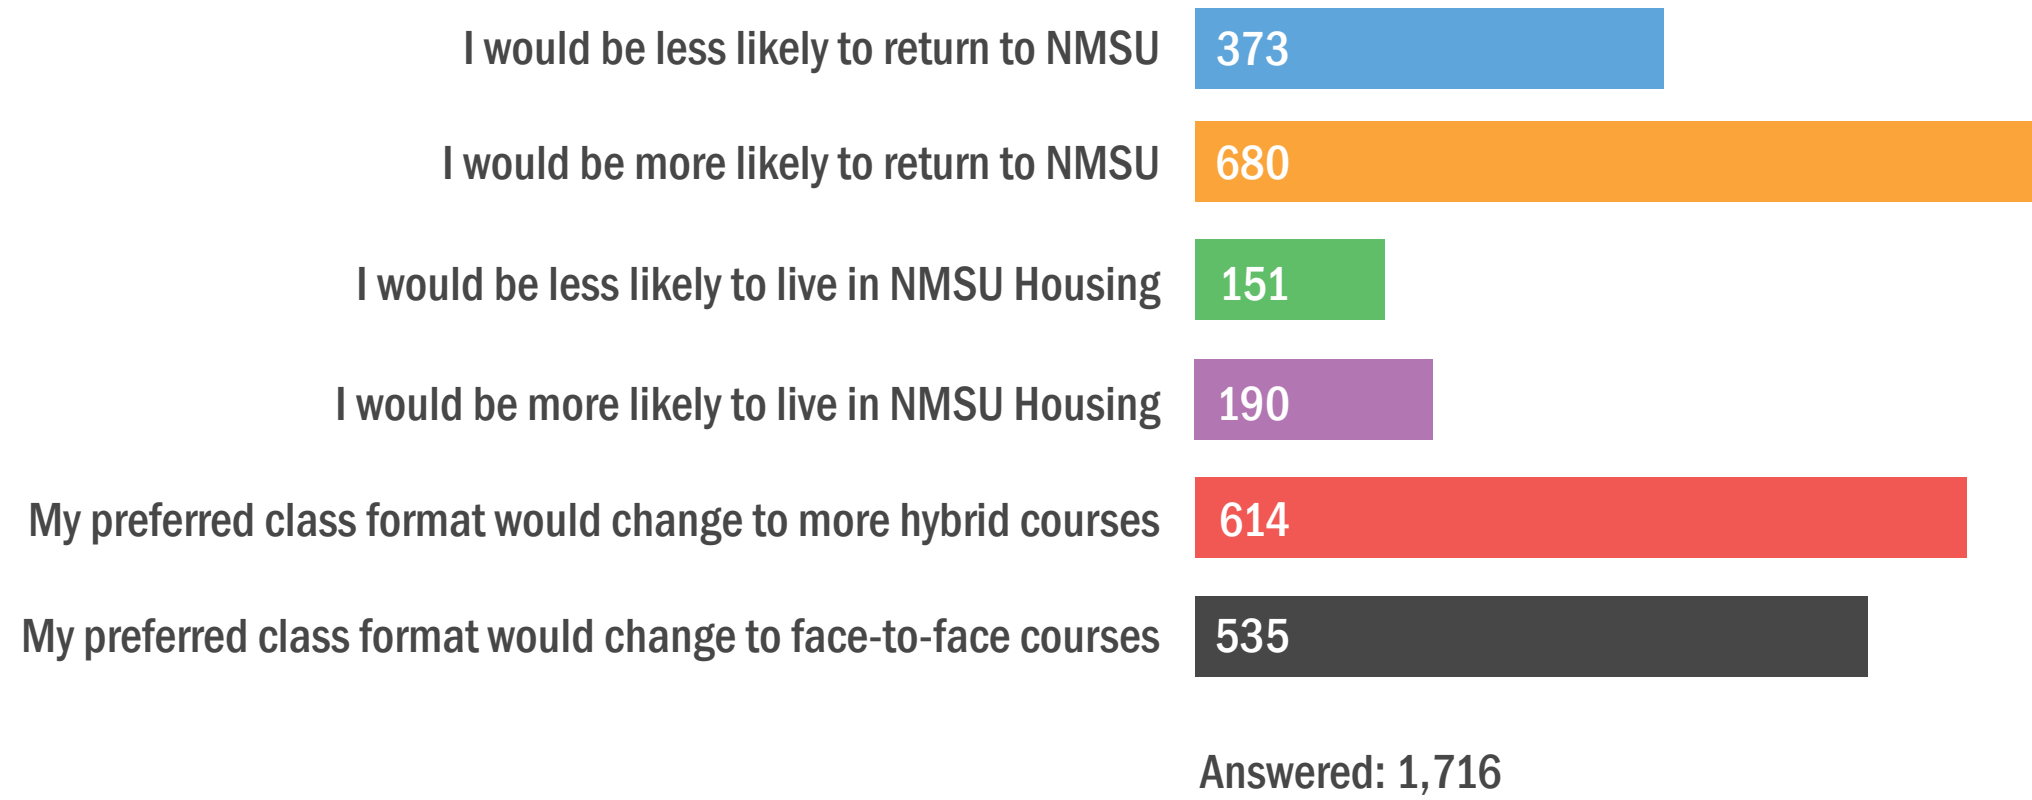

(If you have not received your vaccine) Would any of your above answers change as a result of being offered the COVID-19 vaccine prior to the beginning of the fall semester? Check all that apply: (optional)