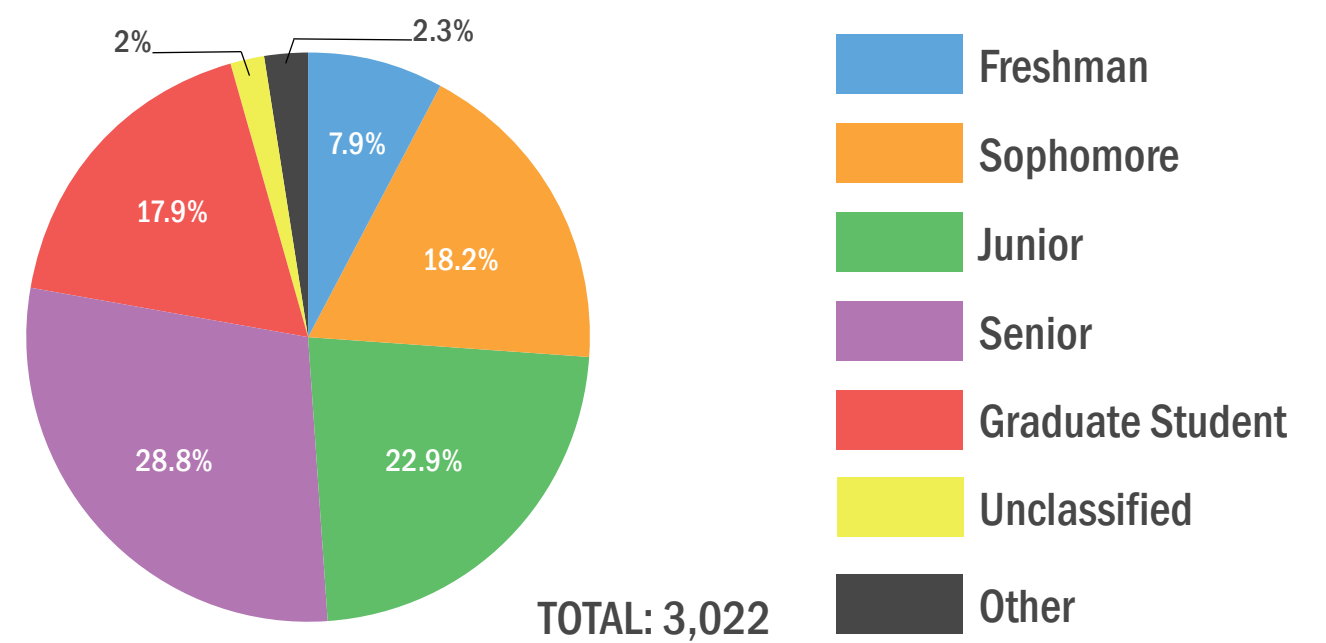

What will be your classification at the beginning of the fall 2021 semester?