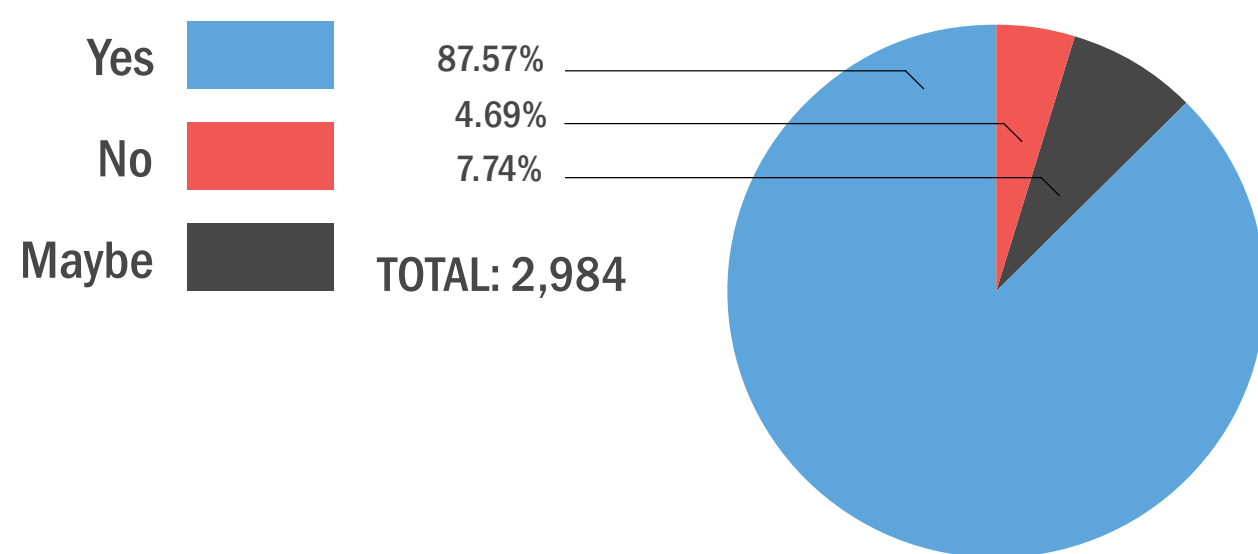

Are you planning on returning to NMSU this fall?